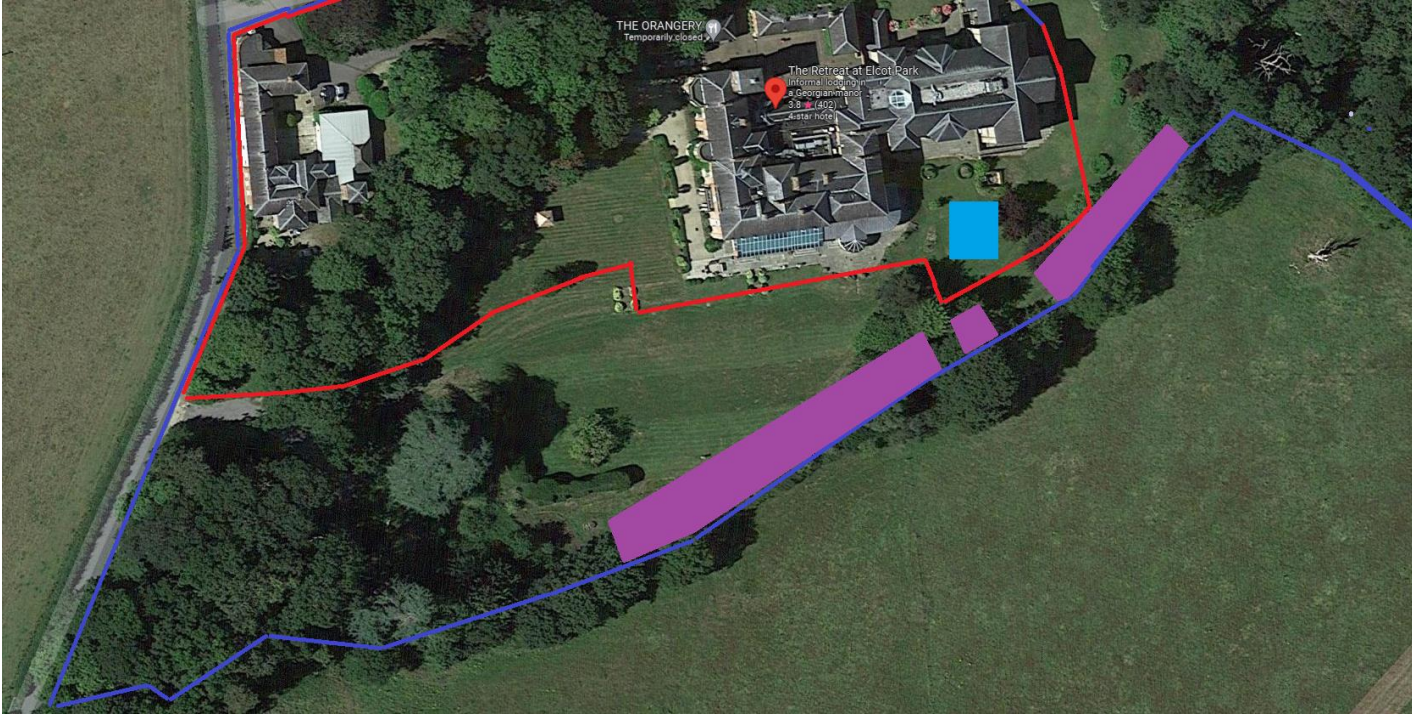

ATTACHMENT 1

PURPLE
BLOCKS SHOW
PROPOSED
LOCATION
FOR +3
METER

WILD
FLOWER
MEADOWS

ATTACHMENT 2

INTENDED WILD FLOWER
MEADOW

(MINUS THE HARE!)

ATTACHMENT 3

30CM X 40CM + SPIKE
DEPTH.

POSITIONED EVERY 15M
BY SOUTH + EASTERN
BOUNDRY CATTLE FIELDS

ATTACHMENT 4

EASTERN EMPLOYEE & SPA
CARPARK BOUNDRY

ATTACHMENT 5

2M HARRIS FENCE

ATTACHMENT 6